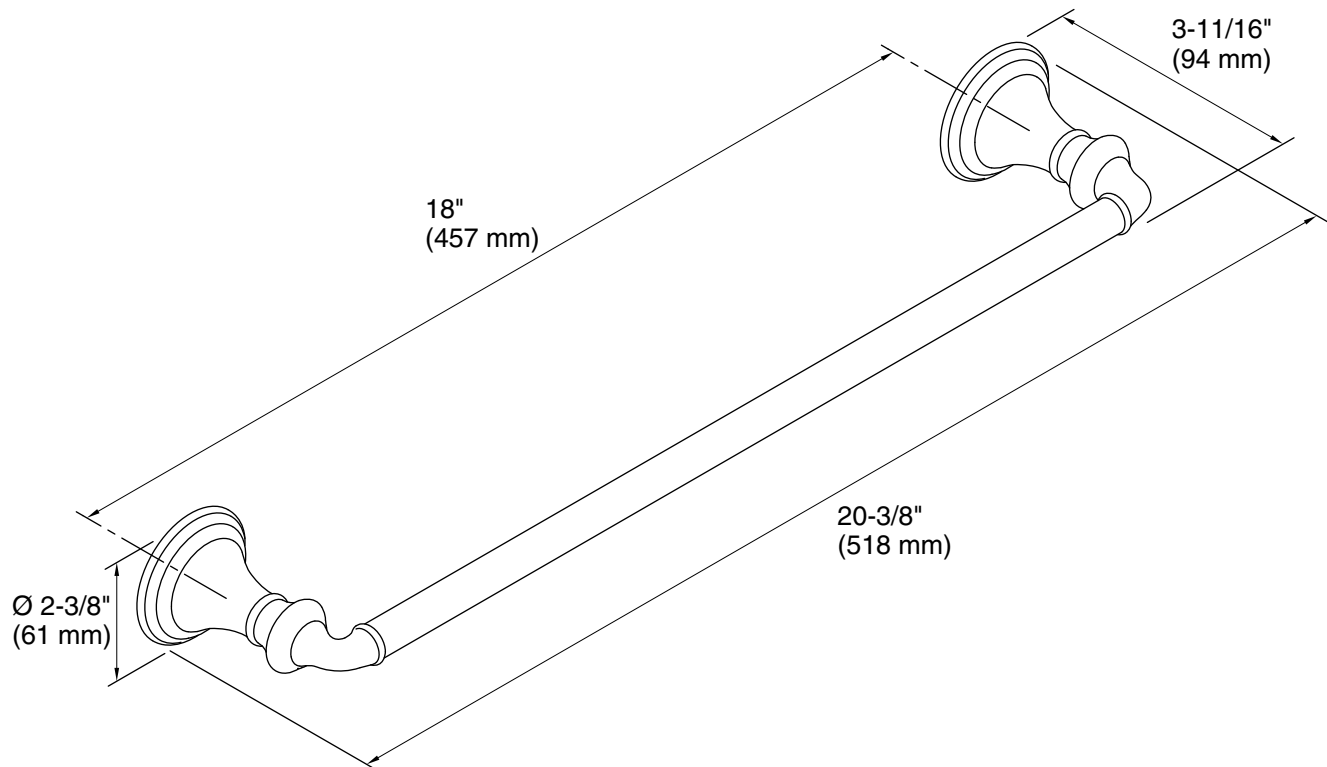

Technical Information

All product dimensions are nominal.

Material: Metal

Notes

Install this product according to the installation guide.

CAUTION: Risk of personal injury. Do not install these products in any area where they are likely to be used inadvertently as a grab bar or support bar. These products are not designed or intended for use as a grab bar or support bar.