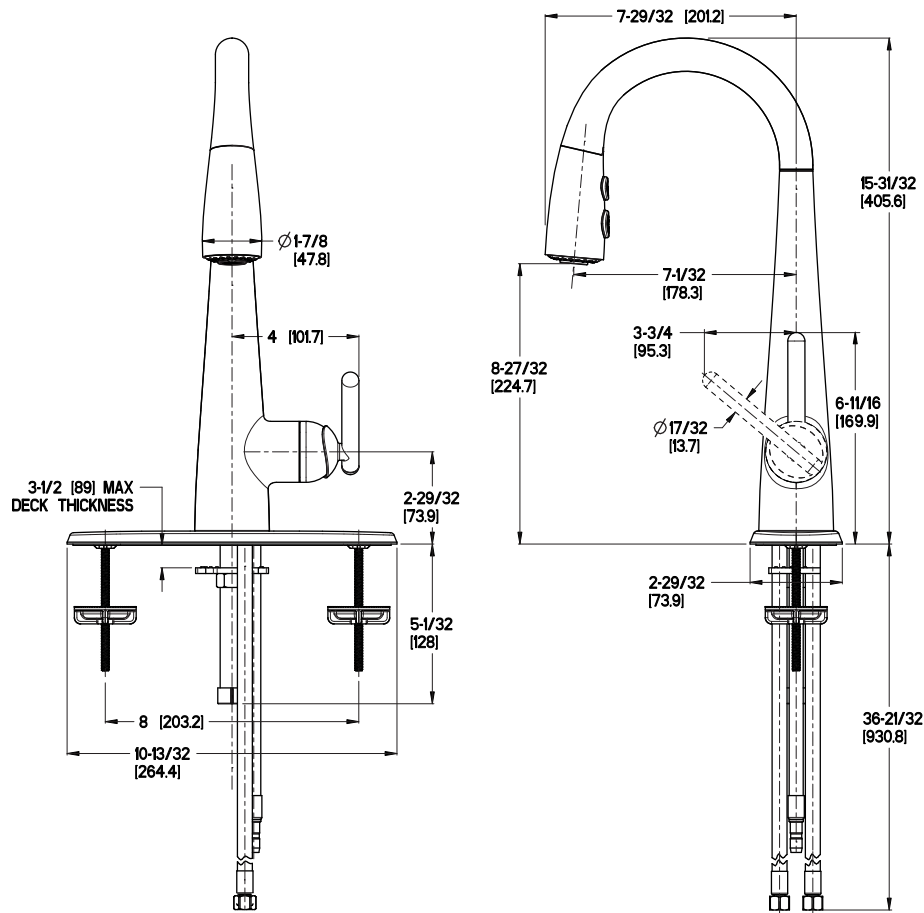

## Specifications

- Lever Handle
- 1, 2, or 3-Hole Installation
- Pforever Seal

### Features

- 1.8 GPM Flow Rate
- Self Cleaning Spray Head
- Install With or Without Deck Plate
- Single-Post Mounting Option
- 3 Function Pull-Down Sprayer
- Pforever Seal Ceramic Disc Valves
- Pforever Warranty®

## Dimensions

36 Inch Supply Lines with  
3/8 Female Compression  
Brass Connections

$\text{Ø}1\text{-}3/8$  Min to  $\text{Ø}1\text{-}1/2$  Max. Deck Hole Openings