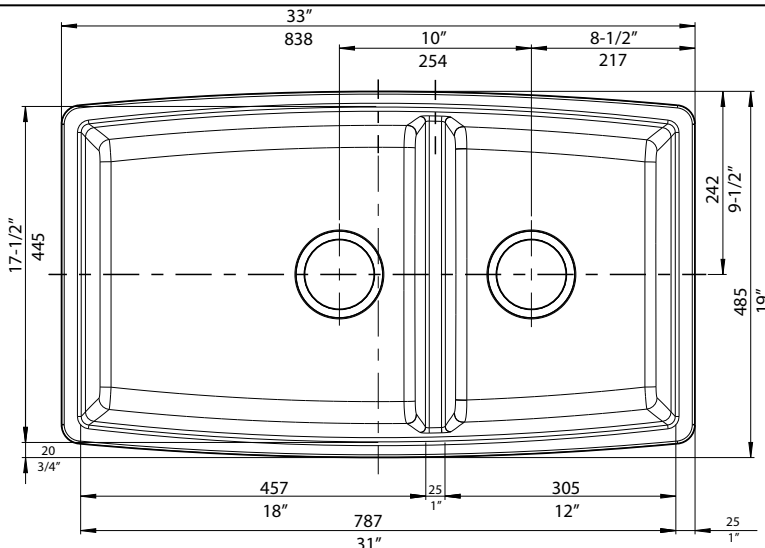

NOMINAL DIMENSIONS

Model 441315 shown

OVERALL	CUT OUT SIZE	BOWL DEPTHS		DRAIN
		LARGE	SMALL	
33" x 19"	Template provided with approximate 1/8" reveal	10"	10"	3-1/2"

DXF cutout templates available on our website.