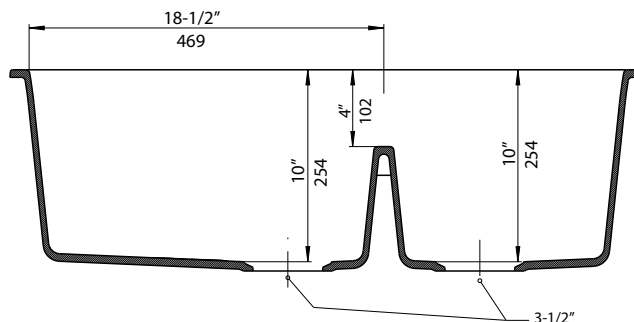

NOMINAL DIMENSIONS

Model 441315 shown

OVERALL	CUT OUT SIZE	BOWL DEPTHS		DRAIN
		LARGE	SMALL	
33" x 19"	Template provided with approximate 1/8" reveal	10"	10"	3-1/2"

DXF cutout templates available on our website.