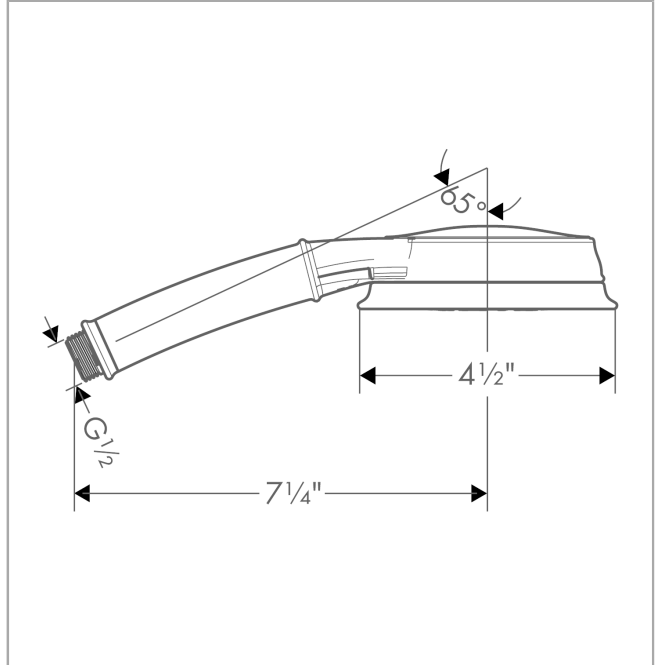

**Croma 100 Classic  
Handshower 3-Jet, 2.5 GPM**

Finishes : **brushed nickel** Part no. : **04072820**

**Description**

**Features**

- 75 no-clog spray channels
- Spray modes: Full, Pulsating Massage, Intense Turbo
- Flow: 2.5 GPM (9.5 L/Min)

**Item details**

List Price \$ 149.00

**Technology**

**Compliance**

**Product image**

**Scale drawing**

**Croma 100 Classic**  
**Handshower 3-Jet, 2.5 GPM**

Finishes : **brushed nickel** Part no. : **04072820**

Exploded drawing

Year of production: >01/08

**Croma 100 Classic  
Handshower 3-Jet, 2.5 GPM**

Finishes : **brushed nickel** Part no. : **04072820**

**Spare parts list**

Year of production: >01/08

<b>Pos.</b>	<b>Description</b>	<b>Part no.</b>	<b>Price</b>	<b>PU</b>
1	filter packing	94246000	-	1