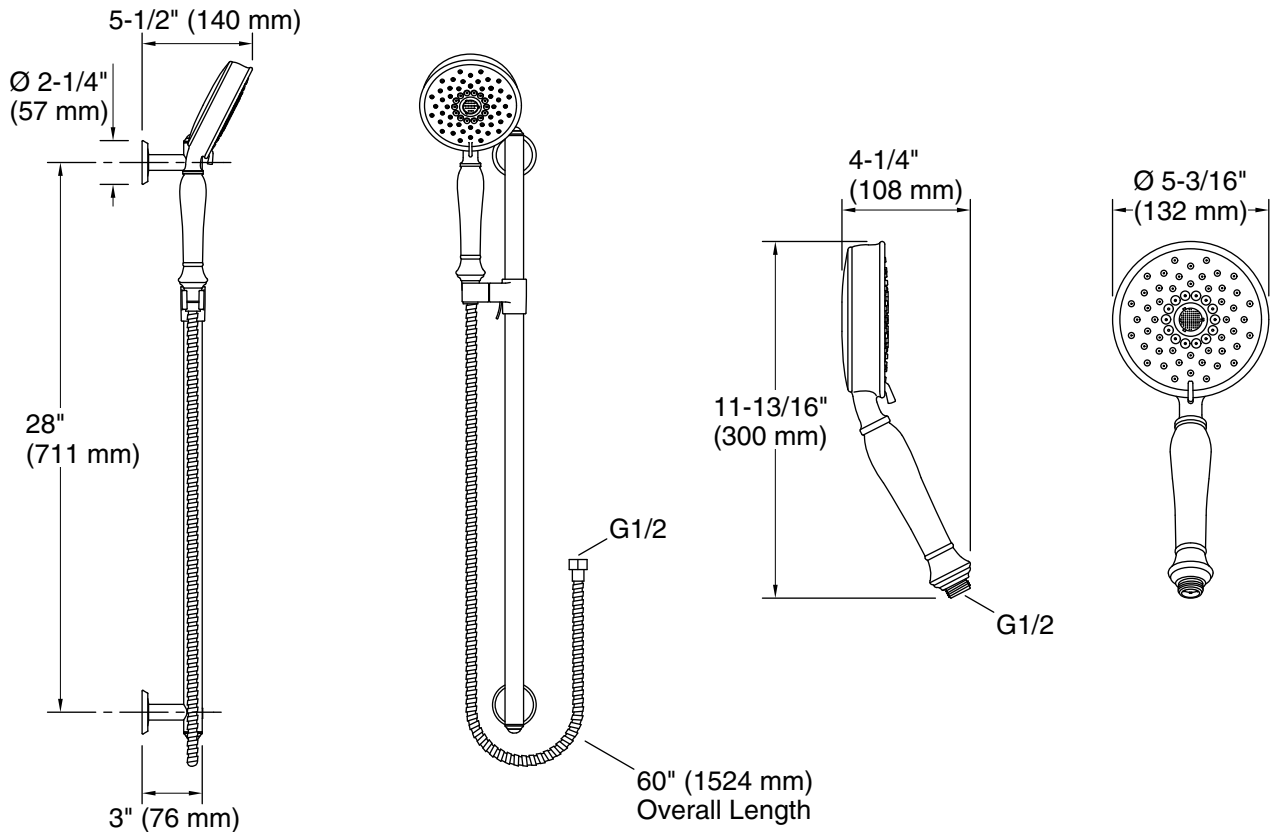

Features

- Includes Bancroft® 2.5-gpm multifunction handshower, 60" metal hose, 30" slidebar and traditional slidebar trim.
- Advanced spray engine provides three experiences: full coverage, pulsating massage, and silk spray.
- Full-coverage spray produces an encompassing spray ideal for everyday use.
- Pulsating massage spray targets sore muscles to ease away aches and pains.
- Silk spray releases a dense, luxurious spray ideal for rinsing.
- Thumb tab allows for a smooth transition between sprays.
- Combination of balance, weight, grip, and angle makes this handshower comfortable and easy to use.
- MasterClean™ sprayface features an easy-to-clean surface that withstands mineral buildup.
- 2.5 gpm (9.5 lpm) maximum flow rate.
- 30" slidebar features adjustable mounting brackets for installation flexibility.
- Coordinates with Bancroft and Devonshire faucets and accessories.
- Features a nonpositive shutoff: water-saving pause mode to temporarily reduce water flow.

Technical Information

All product dimensions are nominal.

Handshower:

Rated maximum flow: 2.5 gal/min (9.5 l/min)

Pressure: 45 psi (3.1 bar)

Pressure and Supply Requirements

Fixture pressure min (static): 45 psi (310.3 kPa)

Fixture Supply Requirements

Min static pressure: 45 psi (310.3 kPa)

Min flow rate: 2.5 gpm (9.5 lpm)

Notes

Install this product according to the installation instructions.

IMPORTANT! The slide bar must be mounted to stud framing supports at both the top and bottom mounting locations. Plastic wall anchors will not support the slide bar. Do not use or depend on plastic wall anchors to attach the slide bar.

Plumbing codes may require that an atmospheric vacuum breaker be installed in-line to handshowers. Consult with local codes.

ADA, OBC compliant when installed to the specific requirements of these regulations.